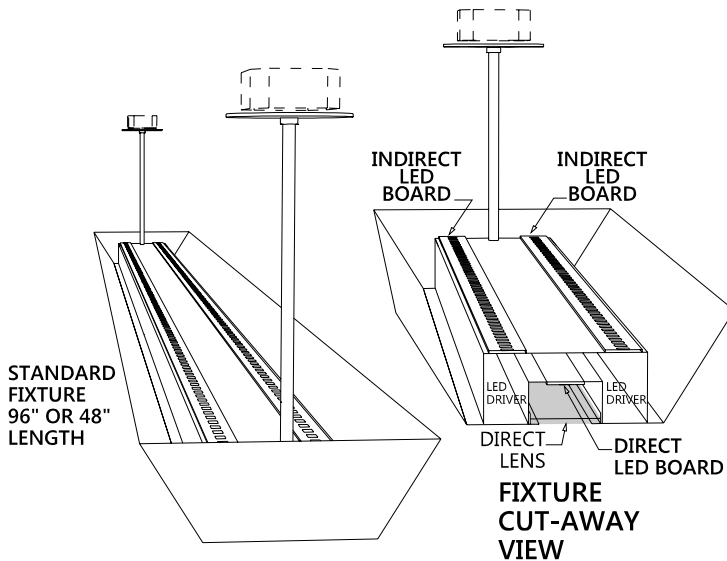

MOUNTING

1/2" O.D. Metal Stem Suspension MSS
(specify length)

OPTIONS

OCCUPANCY SENSOR OS
DAYLIGHT SENSOR DS
EMERGENCY CIRCUIT EM

FOR CONTINUOUS RUNS CONSULT FACTORY

Fixtures are UL and cUL listed.
Listed for dry and damp locations.
Products have limited 5 year warranty.
Products subject to change without notice.
IBEW manufactured and assembled.
Made in U.S.A.