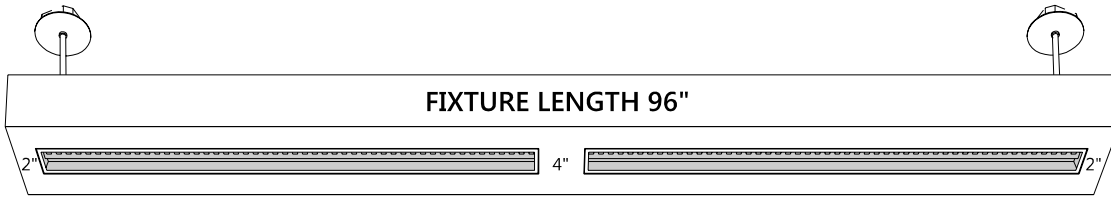

DIRECT / IN-DIRECT LED STEM SUSPENDED FIXTURE WITH DIRECT HIGH TRANSMISSION LED LENS

AL1472

PROJECT NAME

TYPE

FIXTURE LENGTH

48"
96"

COLOR TEMPERATURE

3000K - 80 CRI 30
3500K - 80 CRI 35
4000K - 80 CRI 40
5000K - 80 CRI 50
3000K - 90 CRI 30-90
3500K - 90 CRI 35-90
4000K - 90 CRI 40-90