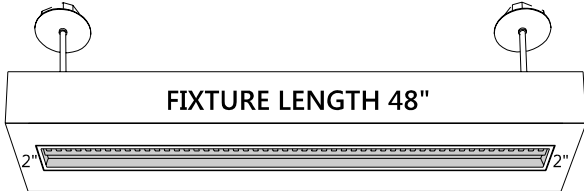

DIRECT / IN-DIRECT LED STEM SUSPENDED FIXTURE WITH DIRECT HIGH TRANSMISSION LED LENS

AL1472

PROJECT NAME

TYPE

FIXTURE LENGTH

48"
96"

COLOR TEMPERATURE

3000K - 80 CRI 30
3500K - 80 CRI 35
4000K - 80 CRI 40
5000K - 80 CRI 50
3000K - 90 CRI 30-90
3500K - 90 CRI 35-90
4000K - 90 CRI 40-90