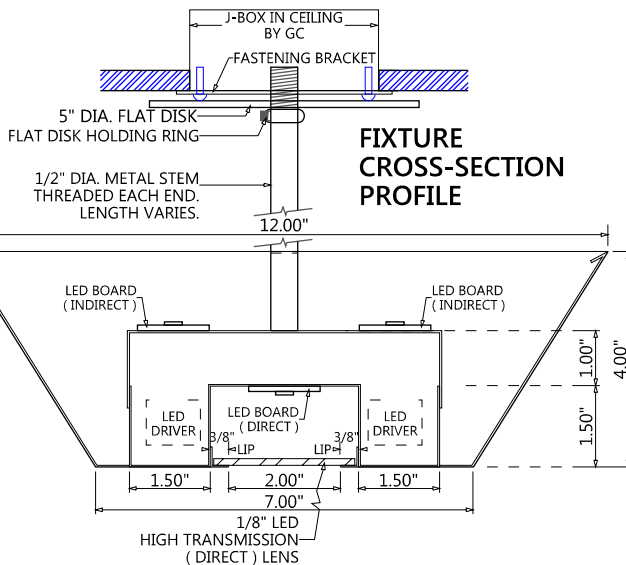

MOUNTING

1/2" O.D. Metal Stem Suspension MSS
(specify length)

OPTIONS

OCCUPANCY SENSOR OS
DAYLIGHT SENSOR DS
EMERGENCY CIRCUIT EM

FOR CONTINUOUS RUNS CONSULT FACTORY

Fixtures are UL and cUL listed.
Listed for dry and damp locations.
Products have limited 5 year warranty.
Products subject to change without notice.
IBEW manufactured and assembled.
Made in U.S.A.

STANDARD FIXTURE 96" OR 48" LENGTH

AL Lighting Ltd. 15 Commercial Blvd. Medford New York 11763 Tel (631) 698-8919 Fax (631) 698-2335