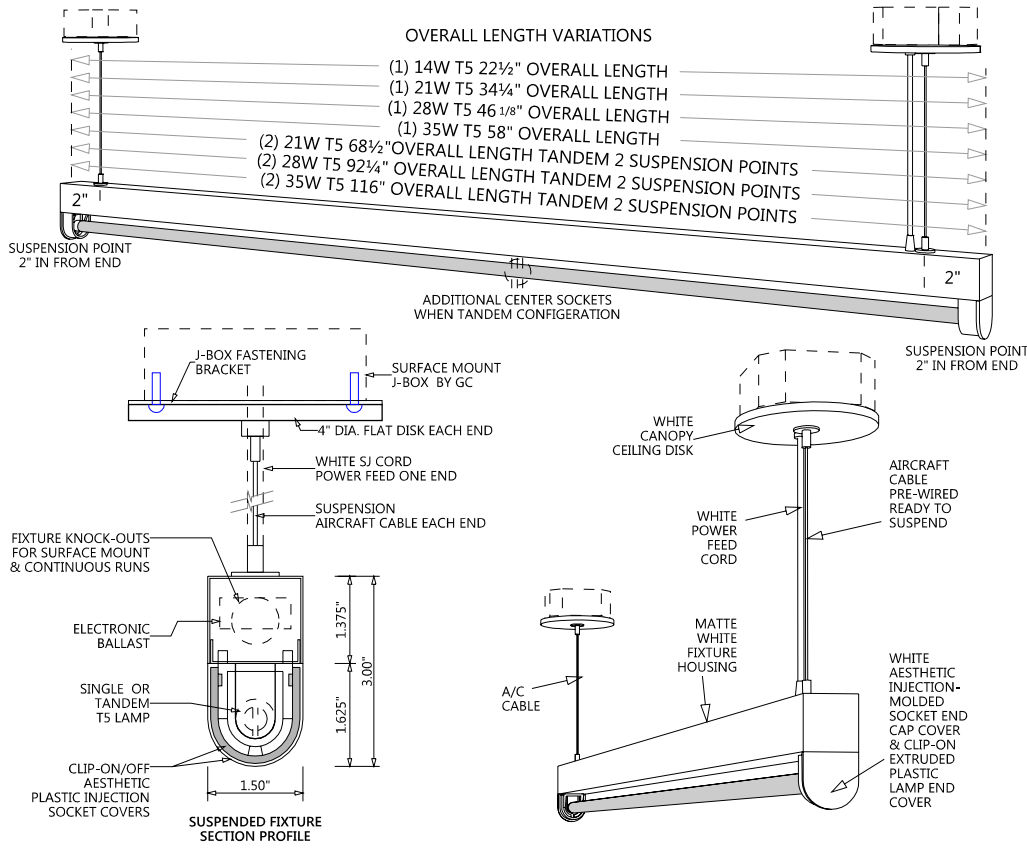

# T5 FLUORESCENT LIGHT STRIP with AESTHETIC SOCKET COVERS

## AL5007

A/C CABLE or STEM SUSPENSION OR (CONTINUOUS RUN) SURFACE MOUNT

PROJECT NAME

---

TYPE

---

ACCESS	ELECTRIC	FINISH	CONSTRUCTION
ONE PIECE CRS PANEL UNSCREW TO BALLAST COMPARTMENT. ROTATIONAL LOCKING LAMP HOLDERS. CLIP-ON/OFF AESTHETIC PLASTIC SOCKET COVERS.	ELECTRONIC BALLAST	MATTE WHITE, -UNLESS OTHERWISE SPECIFIED- FIXTURE HOUSING, WHITE INJECTION-MOLDED CLIP-ON AESTHETIC SOCKET COVERS AND WHITE POWER CORD. MATTE WHITE CANOPY DISC PLATES.	DIE-FORMED 20 GAUGE COLD ROLLED STEEL HOUSING WITH ELLECTRICALLY WELDED END CAPS. CITY CODE COMPLIANT.
	INSTALLATION		
	PRE-WIRED A/C CABLES READY TO SUSPEND.		

ORDERING INFORMATION				OPTIONS		
TYPE	HIGH OUTPUT	LAMP CODE	LENGTH	VOLTAGE		
AL5007				120 OR 277	<p><b>D</b> DIMMING</p> <p><b>REF</b> REFLECTOR (OPTIONS LISTED RIGHT)</p> <p><b>CR</b> CUSTOM REFLECTOR (CONSULT MFG)</p> <p><b>WG</b> WIRE GUARD</p> <p><b>EM</b> EMERGENCY BALLAST</p> <p><b>C/P</b> CORD &amp; PLUG 18/3 SJ GROUNDED (SPECIFY: BLACK OR WHITE UP TO 10' LENGTH)</p> <p><b>CWB</b> COLD WEATHER BALLAST 0 DEGREE</p> <p><b>DAMP</b> DAMP LOCATION</p> <p><b>CC</b> CUSTOM COLOR (SPECIFY)</p> <p><b>A/C</b> AIRCRAFT CABLE SUSPENSION (SPECIFY: 50' OR 100' ADJ. KIT)</p> <p><b>SSK</b> STEM SUSPENSION KIT (SPEC. LENGTH)</p> <p><b>SM</b> SURFACE MOUNT</p> <p><b>SMCW</b> SURFACE MOUNT CONTINUOUS WIRING MODIFICATION (CONSULT MFG)</p>	
	(1) 24W T5	(1) 14W T5	22 ½"			
	(1) 39W T5	(1) 21W T5	34 ¼"			
	(1) 54W T5	(1) 28W T5	46 1/8"			
	(1) 80W T5	(1) 35W T5	58"			
* TANDEM	(2) 39W T5	(2) 21W T5	68 ½"			
* TANDEM	(2) 54W T5	(2) 28W T5	92 ¼"			
* TANDEM	(2) 80W T5	(2) 35W T5	116"			
* TANDEM= 2 LAMPS per FIXTURE HOUSING MADE IN ONE PIECE						