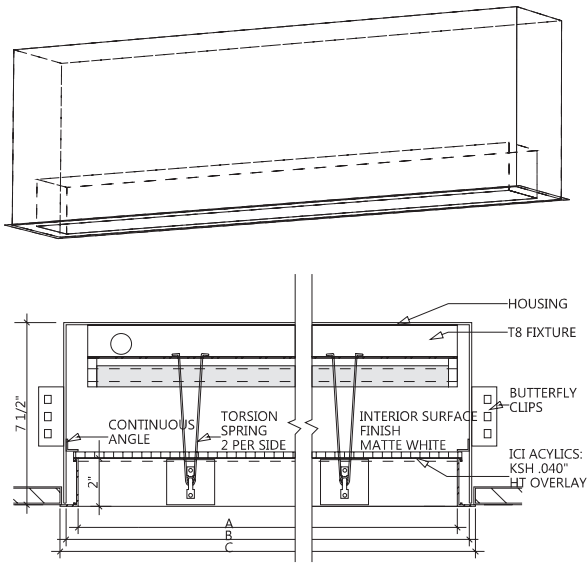

RECESSED SINGLE T8 WITH 3" APERTURE FLUORESCENT T-8 STRIPLIGHT

AL8380

PROJECT NAME

TYPE

SECTION PROFILE
SCALE: 1/2" = 1"

ACCESS	ELECTRIC	FINISH	CONSTRUCTION
ONE PIECE ALUMINUM TRIM SUSPENDED BY SIDE TORSION SPRINGS. ROTATIONAL LOCKING LAMP HOLDERS	ELECTRONIC INTEGRAL INDIVIDUAL BALLAST, .98 POWER FACTOR, THD <10%.	MATTE WHITE FINISH ALL INTERIOR. SPECULAR ALUMINUM REFLECTOR. MATTE WHITE TRIM.	DIE-FORMED 20 GAUGE COLD ROLLED STEEL WITH ELECTRICALLY WELDED END PLATES. 20 GAUGE STEEL HOUSING WITH WELDED CONTINUOUS ANGLE ABOVE TOP OF REMOVABLE TRIM.