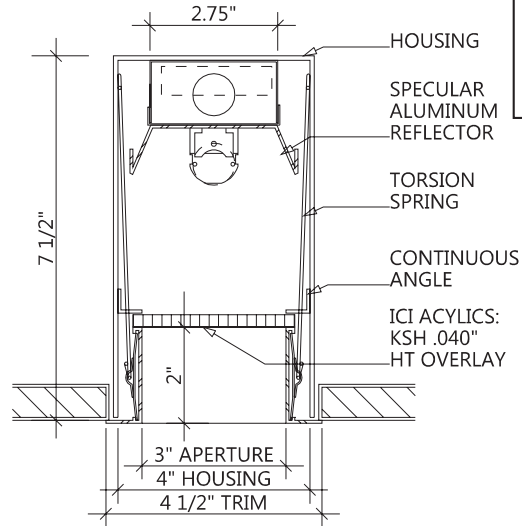

RECESSED SINGLE T8 WITH 3" APERTURE FLUORESCENT T-8 STRIPLIGHT

AL8380

PROJECT NAME

TYPE

SECTION PROFILE
SCALE: 1/2" = 1"

ACCESS	ELECTRIC	FINISH	CONSTRUCTION
ONE PIECE ALUMINUM TRIM SUSPENDED BY SIDE TORSION SPRINGS. ROTATIONAL LOCKING LAMP HOLDERS	ELECTRONIC INTEGRAL INDIVIDUAL BALLAST, .98 POWER FACTOR, THD <10%.	MATTE WHITE FINISH ALL INTERIOR. SPECULAR ALUMINUM REFLECTOR. MATTE WHITE TRIM.	DIE-FORMED 20 GAUGE COLD ROLLED STEEL WITH ELECTRICALLY WELDED END PLATES. 20 GAUGE STEEL HOUSING WITH WELDED CONTINUOUS ANGLE ABOVE TOP OF REMOVABLE TRIM.