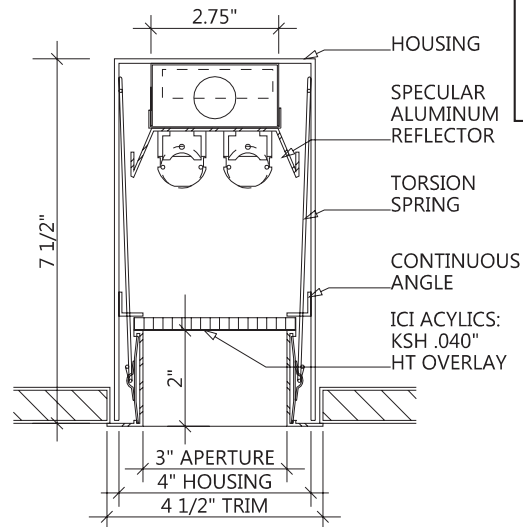

RECESSED DUAL T8 WITH 3" APERTURE FLUORESCENT T-8 STRIPLIGHT

AL8390

PROJECT NAME

TYPE

SECTION PROFILE
SCALE: 1/2" = 1"

ACCESS	ELECTRIC	FINISH	CONSTRUCTION
ONE PIECE ALUMINUM TRIM SUSPENDED BY SIDE TORSION SPRINGS. ROTATIONAL LOCKING LAMP HOLDERS	ELECTRONIC INTEGRAL INDIVIDUAL BALLAST, .98 POWER FACTOR, THD <10%.	MATTE WHITE FINISH ALL INTERIOR. SPECULAR ALUMINUM REFLECTOR. MATTE WHITE TRIM.	DIE-FORMED 20 GAUGE COLD ROLLED STEEL WITH ELECTRICALLY WELDED END PLATES. 20 GAUGE STEEL HOUSING WITH WELDED CONTINUOUS ANGLE ABOVE TOP OF REMOVABLE TRIM.