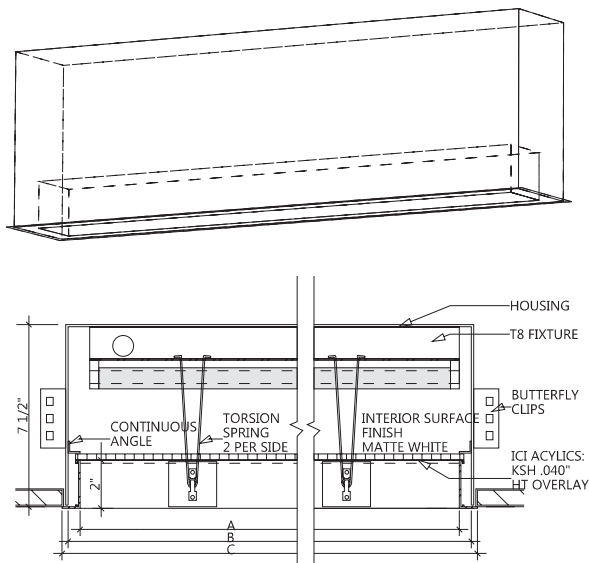

RECESSED DUAL T8 WITH 3" APERTURE FLUORESCENT T-8 STRIPLIGHT

AL8390

PROJECT NAME

TYPE

SECTION PROFILE
SCALE: 1/2" = 1"

ACCESS	ELECTRIC	FINISH	CONSTRUCTION
ONE PIECE ALUMINUM TRIM SUSPENDED BY SIDE TORSION SPRINGS. ROTATIONAL LOCKING LAMP HOLDERS	ELECTRONIC INTEGRAL INDIVIDUAL BALLAST, .98 POWER FACTOR, THD <10%.	MATTE WHITE FINISH ALL INTERIOR. SPECULAR ALUMINUM REFLECTOR. MATTE WHITE TRIM.	DIE-FORMED 20 GAUGE COLD ROLLED STEEL WITH ELECTRICALLY WELDED END PLATES. 20 GAUGE STEEL HOUSING WITH WELDED CONTINUOUS ANGLE ABOVE TOP OF REMOVABLE TRIM.