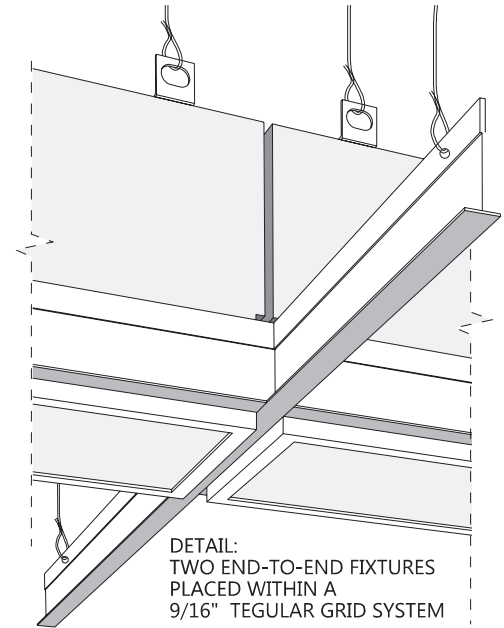

RECESSED TWO LAMP PROFILE T8 LINEAR DOWNLIGHT

with SYMMETRICAL SPECULAR ALUMINUM REFLECTOR
WRAP-AROUND TEGULAR GRID FLANGE and ACRYLIC LENS

AL8404

PROJECT NAME

TYPE

ACCESS	ELECTRIC	FINISH	CONSTRUCTION
EASY ACCESS BALLAST COMPARTMENT WIRING PLATES ON FIXTURE TOP. LIFT OUT ACRYLIC LENS FOR RE-LAMPING. ROTATIONAL LOCKING LAMP HOLDERS.	ELECTRONIC INTEGRAL INDIVIDUAL BALLAST.	HOUSING: MATTE WHITE	DIE-FORMED 20 GAUGE COLD ROLLED STEEL FINISHED CLOSED END CAPS, KO EA. END. ~EASY ACCESS WIRING PLATES ~CHAIN SUSPENSION BRACKETS ~LAY-IN FLANGE ON ALL SIDES ~WRAP-AROUND LIP FOR LENS FIXTURE MEETS CITY CODE REQUIREMENTS.
	REFLECTOR	LENS	
	SYMMETRICAL, SPECULAR ALUMINUM	1/8" P-95 MATTE WHITE	