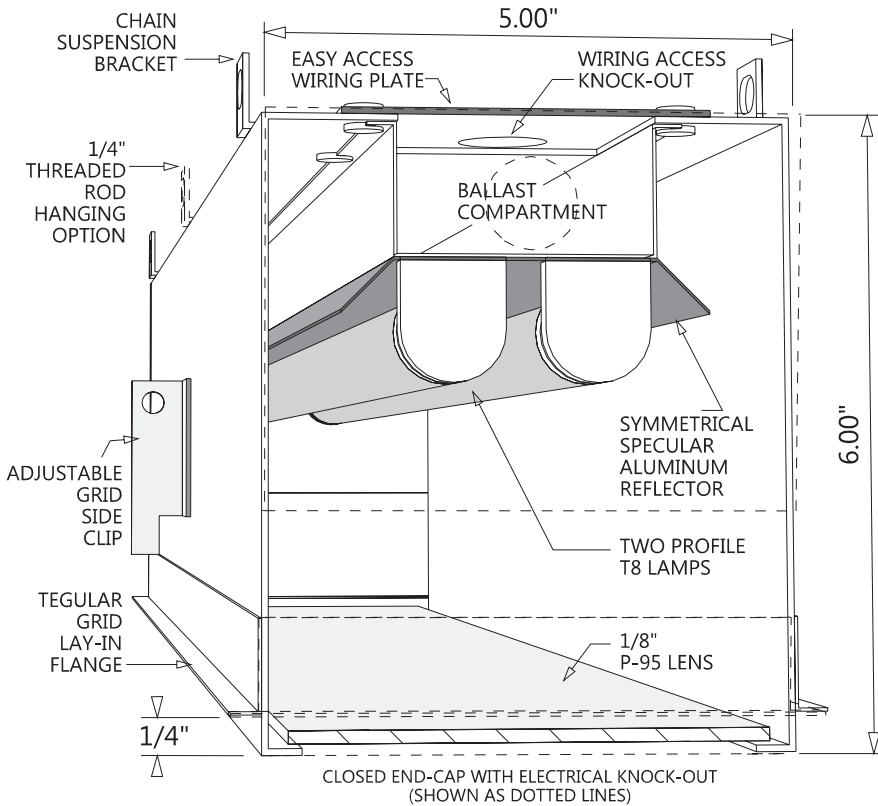

RECESSED TWO LAMP PROFILE T8 LINEAR DOWNLIGHT

with SYMMETRICAL SPECULAR ALUMINUM REFLECTOR
WRAP-AROUND TEGULAR GRID FLANGE and ACRYLIC LENS

AL8404

PROJECT NAME

TYPE

ACCESS	ELECTRIC	FINISH	CONSTRUCTION
EASY ACCESS BALLAST COMPARTMENT WIRING PLATES ON FIXTURE TOP. LIFT OUT ACRYLIC LENS FOR RE-LAMPING. ROTATIONAL LOCKING LAMP HOLDERS.	ELECTRONIC INTEGRAL INDIVIDUAL BALLAST.	HOUSING: MATTE WHITE	DIE-FORMED 20 GAUGE COLD ROLLED STEEL FINISHED CLOSED END CAPS, KO EA. END. ~EASY ACCESS WIRING PLATES ~CHAIN SUSPENSION BRACKETS ~LAY-IN FLANGE ON ALL SIDES ~WRAP-AROUND LIP FOR LENS FIXTURE MEETS CITY CODE REQUIREMENTS.
	REFLECTOR	LENS	
	SYMMETRICAL, SPECULAR ALUMINUM	1/8" P-95 MATTE WHITE	

ALL FIXTURES ARE UL LISTED AND BEAR IBEW LABELS. PRODUCTS SUBJECT TO CHANGE WITHOUT NOTICE.